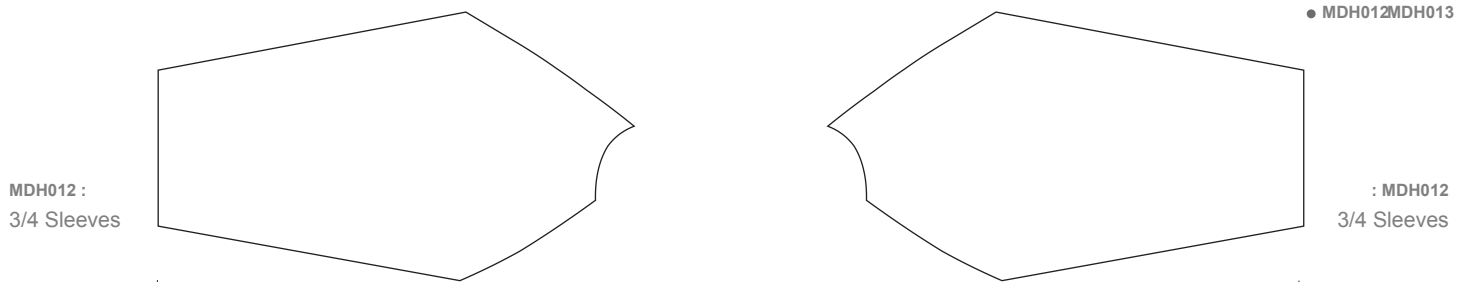

Customer: Team Name\_USXXXX

Raglan Downhill/ BMX Jersey Template

- With Side Panel
- MDH012MDH013

Right underarm | 3/4 Sleeves

: Collar :

3/4 Sleeves | Left underarm

Right underarm | 3/4 Sleeves

3/4 Sleeves | Left underarm

MDH013 :  
Long sleeve

: MDH013  
Long sleeve

: Front View :

Right side:

Left side:

Mesh Back panel:

TeamName\_USXXXX\_MDH012\_MDH013\_Normal\_V1.1

Scale ( 1 : 10 )