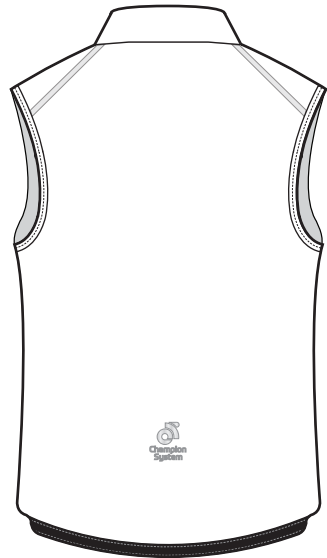

RJK008 : Reflective Logo (1:50) 10cm

4cm

: Performance Rain Vest :
(Seamless / not customizable)

Heat Transfer Reflective CS Logo

RJK007 : Reflective Logo (1:50) 10cm

4cm

: Performance Rain Jacket :
(Seamless / not customizable)

Heat Transfer Reflective CS Logo

: Apex Repel Jacket (RKJ015) :
(Full Printing item)
(Fleece Fabric inside Collar)

***Clear Rain Vest / Jacket are required a minimum of 10 pieces in order to include a custom heat transfer logo on the chest

TeamName_USXXXXXX_WST002_Normal_V1.01

Graphic Editor: Nico Start Date: 2000/00/00 End Date: 2000/00/00

VERSION: V1.01

Notes:

WaterProof Zipper Color:

Fleece Inside Collar:

NOTICE:
Custom heat transfer logos can be requested on orders over 10 pieces on Seamless Rain jacket item.