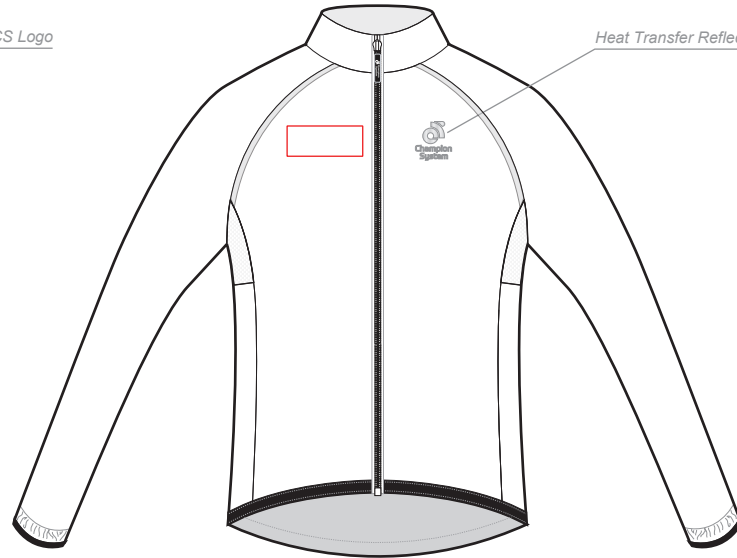

RJK008 : Reflective Logo (1:50) 10cm

4cm

: Performance Rain Vest :
(Seamless / not customizable)

Heat Transfer Reflective CS Logo

RJK007 : Reflective Logo (1:50) 10cm

4cm

: Performance Rain Jacket :
(Seamless / not customizable)

Heat Transfer Reflective CS Logo

: Apex Repel Jacket (RKJ015) :
(Full Printing item)
(Fleece Fabric inside Collar)

***Clear Rain Vest / Jacket are required a minimum of 10 pieces in order to include a custom heat transfer logo on the chest

TeamName_USXXXXXX_WST002_Normal_V1.01

Graphic Editor: Nico Start Date: 2000/00/00 End Date: 2000/00/00

VERSION: V1.01

Notes:

WaterProof Zipper Color:

Fleece Inside Collar:

NOTICE:
Custom heat transfer logos can be requested on orders over 10 pieces on Seamless Rain jacket item.