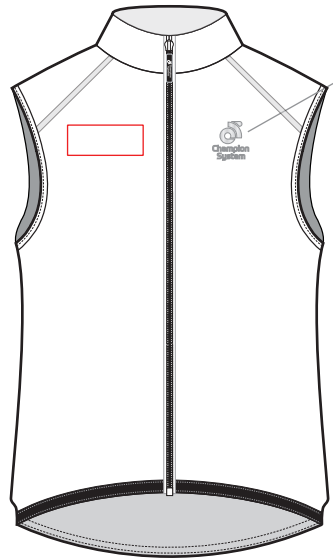

RJK008 : Reflective Logo (1:50) 10cm

4cm

: Performance Rain Vest :
(Seamless / not customizable)

Heat Transfer Reflective CS Logo

RJK007 : Reflective Logo (1:50) 10cm

4cm

: Performance Rain Jacket :
(Seamless / not customizable)

Heat Transfer Reflective CS Logo

: Apex Repel Jacket (RKJ015) :
(Full Printing item)
(Fleece Fabric inside Collar)

***Clear Rain Vest / Jacket are required a minimum of 10 pieces in order to include a custom heat transfer logo on the chest

TeamName_USXXXXXX_WST002_Normal_V1.01

Graphic Editor: Nico Start Date: 2000/00/00 End Date: 2000/00/00

VERSION: V1.01

Notes:

WaterProof Zipper Color:

Fleece Inside Collar:

NOTICE:
Custom heat transfer logos can be requested on orders over 10 pieces on Seamless Rain jacket item.