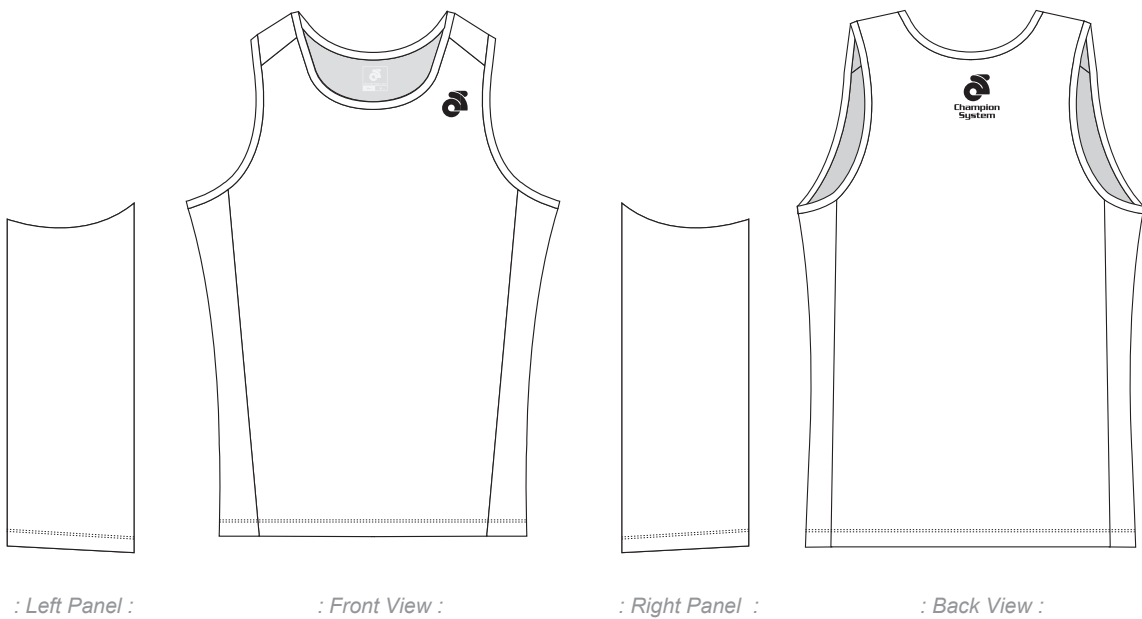

Customer: Team Name\_USXXXXXX

Performance Running Singlet Template  
- MUJ028

TeamName\_USXXXXXX\_MUJ028\_Normal\_V1.01

( 2D: 1:10 )

 Full Sublimation:  
Binding Colour:  

Pantone Colours Reference:

**Graphic Editor**  
Name  
  
**Start Date**  
2000/00/00  
  
**End Date**  
2000/00/00

**READ IMPORTANT** ▼  
 -Template Views are for proofing and printing :  
 -3D View are concept and design process only :  
 -Manufacture Logo **MUST** appear on Front & Back :