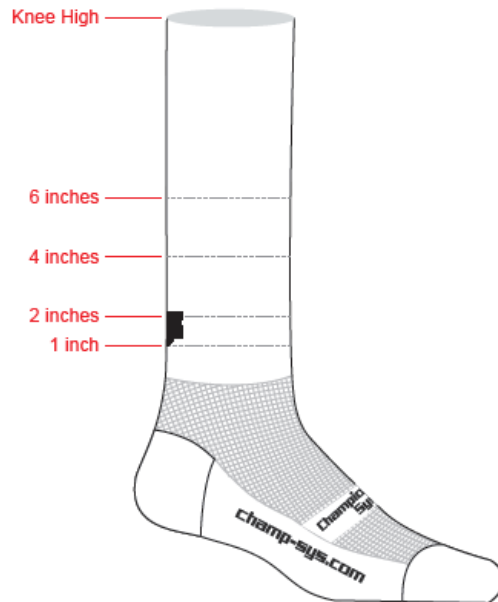

## Size Guide - Socks and Shoe Covers

Shoe Cover / Sock Size	Shoe Size					
	US Men's	US Women's	UK Men's	UK Women's	EU	JP
XS	5	6	4 - 5.5	3.5 - 5	36 - 38	22 - 24
S	5 - 8	6 - 9.5	5.5 - 7.5	5 - 7	38 - 41	24 - 26
M	8 - 10	9.5 - 11	7.5 - 10	7 - 9.5	41 - 44	26 - 28
L	10 - 12	11+	10 - 11.5	9.5 - 11	44 - 46	28 - 30
XL	12+		11.5+		46+	30+