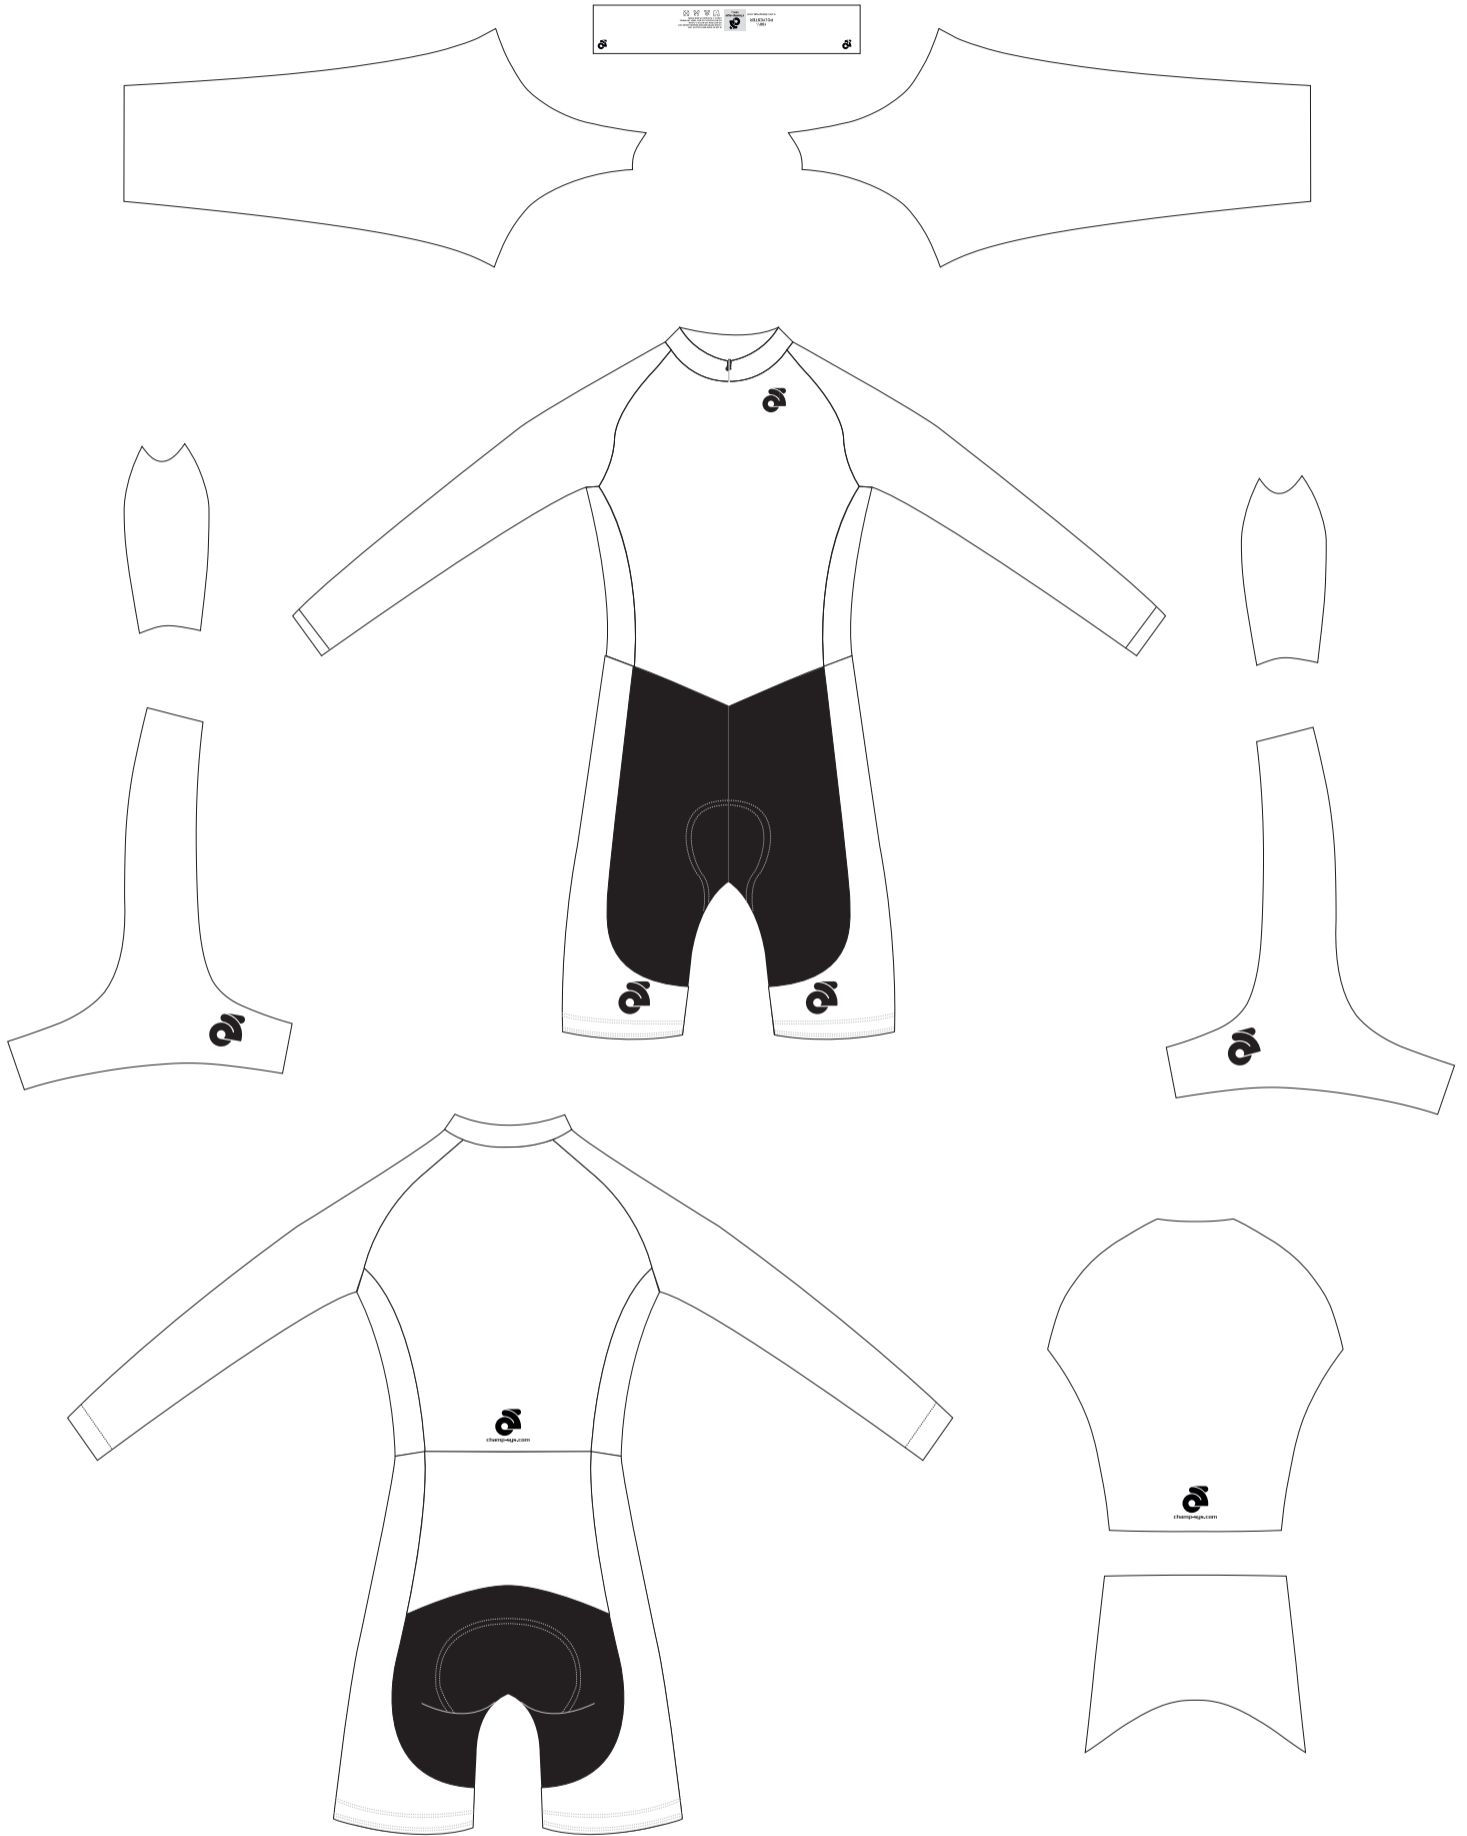

Customer: Team Name

Raglan Long Sleeves Skinsuit Template

- With Side Panel
- Full Wrap- Panel

Version V1.2

Z09-FXX-L1

PRE-DYED LYCRA

Graphic Editor

Name

Sales Rep
Backend System

Start Date
2009/00/00

End Date
2009/00/00

PMS PMS PMS PMS PMS PMS PMS

Pantone Colours Reference:

NOTES:

Template views are for proofing and printing!
3D views are for concept and design process only!
Champion System logo must appear on front and back
Use this template for all similar items.