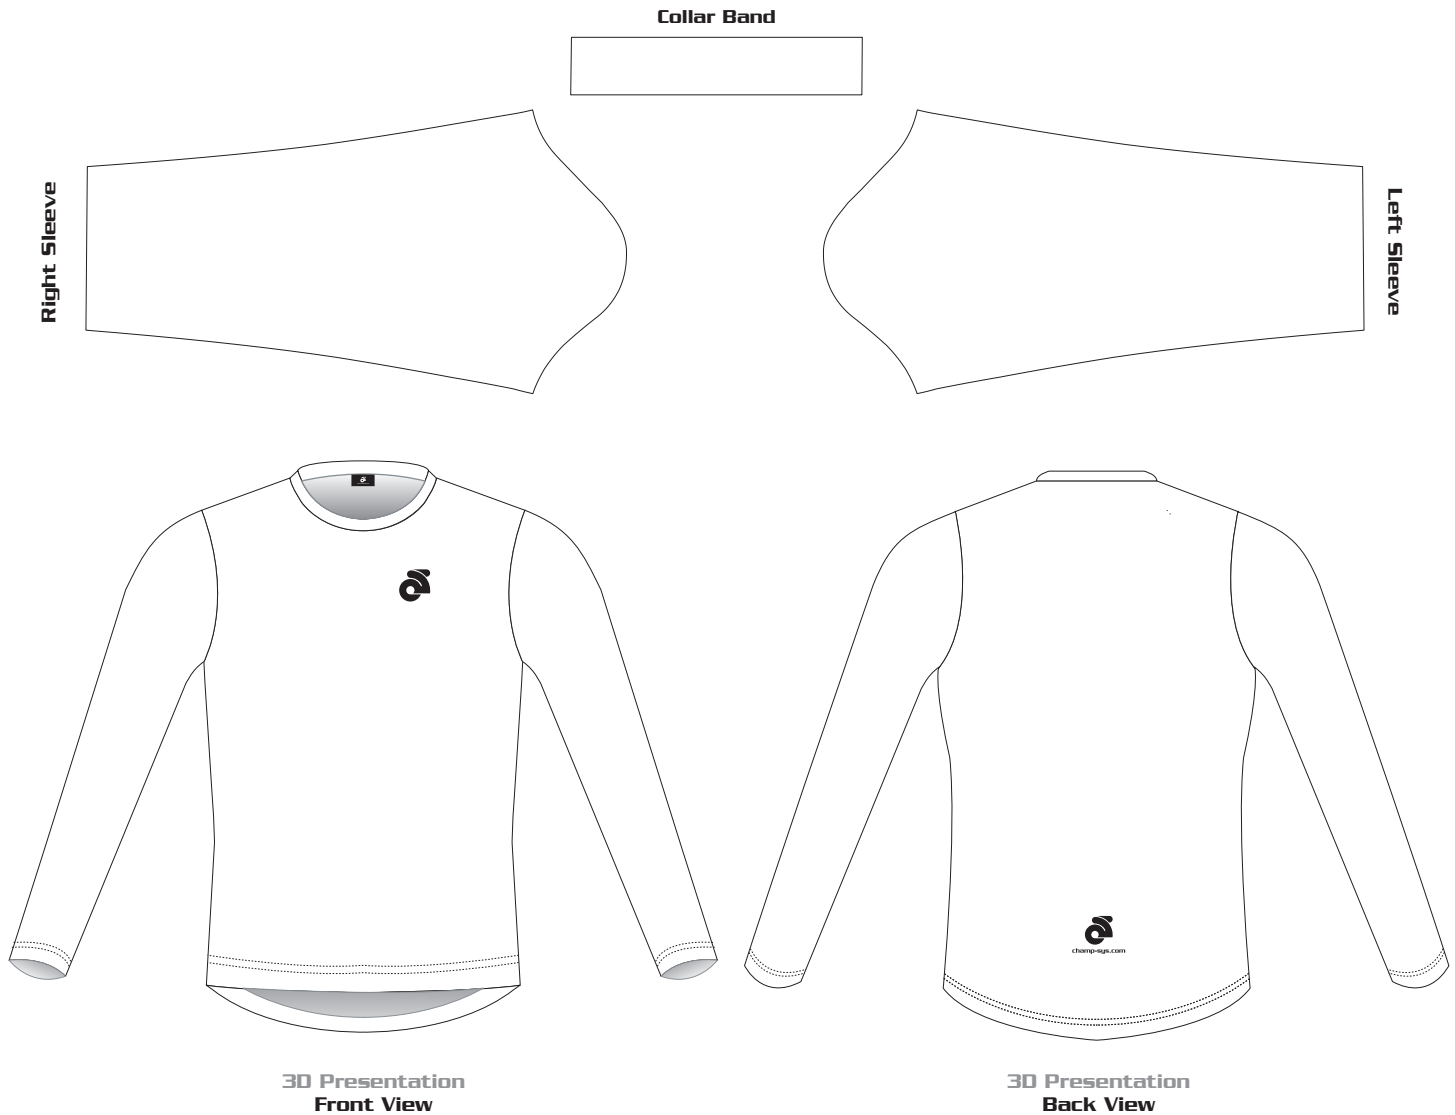

Customer: Team Name

Set-InTech Long Sleeves T-Shirt Template
• Crew Neck

Version V1.1

PRE-DYED LYCRA

 Full Sublimation

Graphic Editor
Name

Sales Rep
Name

Start Date
2009/00/00

End Date
2009/00/00

PMS	PMS	PMS	PMS	PMS	PMS
-----	-----	-----	-----	-----	-----

Notes:

CUTTING:

- Mens Cut
- Womens Cut

Template views are for proofing and printing!
3D views are for concept and design process only!
Champion System logo must appear on front and back.
 Use this template for all similar items.
 Additional item 3d or template proofs are \$50 each per style
 Zipper may interfere with artwork.