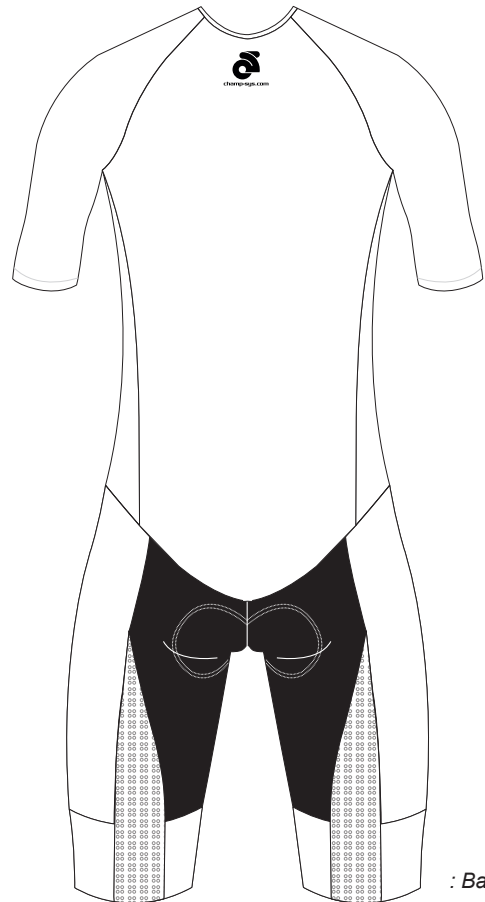

Customer: Team Name

Cycling Short Sleeves Speedsuit Template

• MSP001

Right Sleeve :

: Left Sleeve

Front View :

: Back View

: Right Leg

Left Leg :

Version V1.1

Scale: 1 :13 Z09-F00-L1

PRE-DYED LYCRA

Graphic Editor
Name

Sales Rep
Name

Start Date
2009/00/00

End Date
2009/00/00

Template views are for proofing and printing!
3D views are for concept and design process only!
Champion System logo must appear on front and back.
Use this template for all similar items.