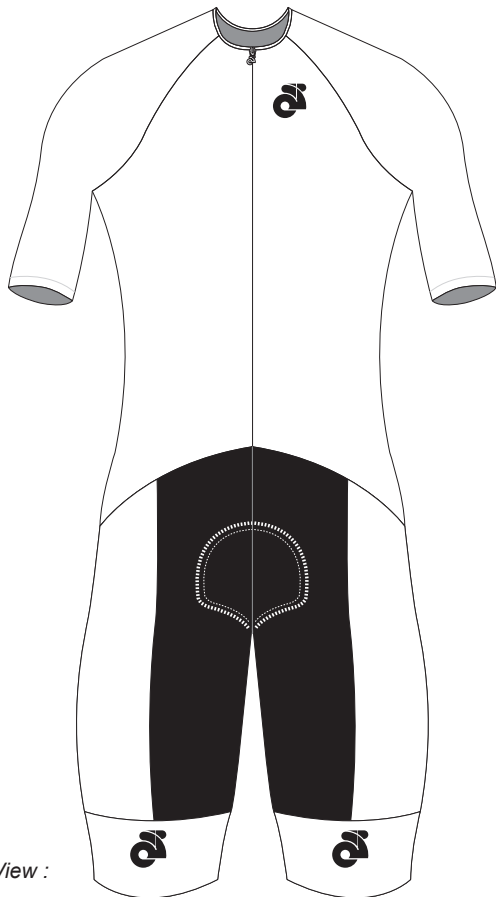

Customer: Team Name

Cycling Short Sleeves Speedsuit Template

• MSP001

Right Sleeve :

: Left Sleeve

Front View :

: Back View

: Right Leg

Left Leg :

Version V1.1

Scale: 1 :13 Z09-F00-L1

PRE-DYED LYCRA

Graphic Editor
Name

Sales Rep
Name

Start Date
2009/00/00

End Date
2009/00/00

Template views are for proofing and printing!
3D views are for concept and design process only!
Champion System logo must appear on front and back.
Use this template for all similar items.