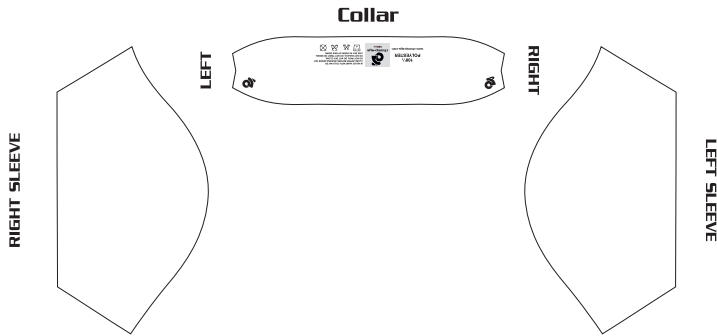

Customer: Team Name

Set-In Short Sleeves Jersey Template

• Without Side Panel

Front Panel
(3D Presentation)

Back Panel

Version V1.1

Z09-FXX-L1

PRE-DYED LYCRA

Template views are for proofing and printing!
3D views are for concept and design process only!
Champion System logo must appear on front and back
Use this template for all similar items.

CUTTING:

- Mens Race Cut Mens Club Cut
 Womens Cut Children Cut