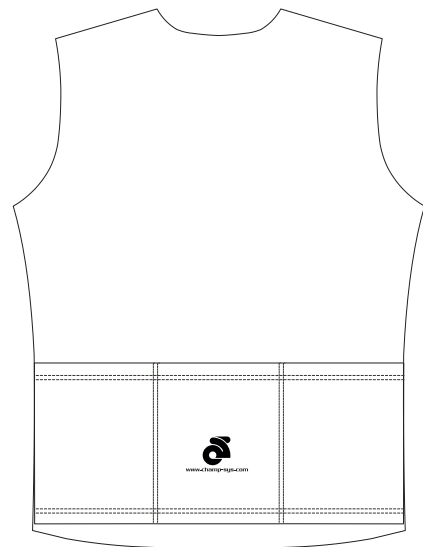

Customer: Team Name

Set-In Short Sleeves Jersey Template

• Without Side Panel

Front Panel
(3D Presentation)

Back Panel

Version V1.1

Z09-FXX-L1

PRE-DYED LYCRA

Template views are for proofing and printing!
3D views are for concept and design process only!
Champion System logo must appear on front and back
Use this template for all similar items.

CUTTING:

- Mens Race Cut Mens Club Cut
 Womens Cut Children Cut