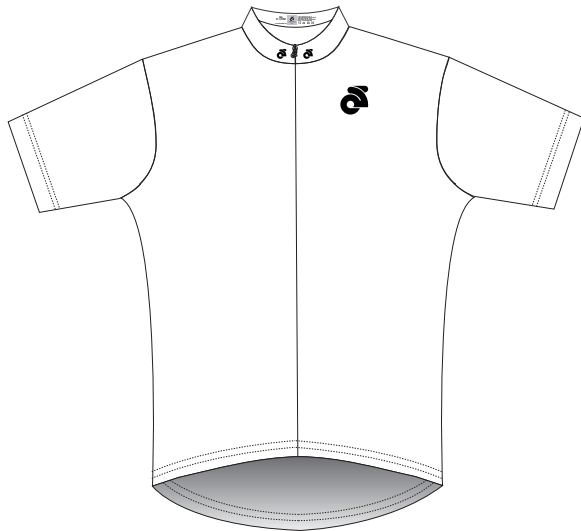

Customer: Team Name

Set-In Short Sleeves Jersey Template

• Without Side Panel

Front Panel
(3D Presentation)

Back Panel

Version V1.1

Z09-FXX-L1

PRE-DYED LYCRA

ZIPPER:

- Full Zipper 3/4 Zipper Cut
 Shorts Cut

FABRIC:

- Normal Fabric Summer Fabric