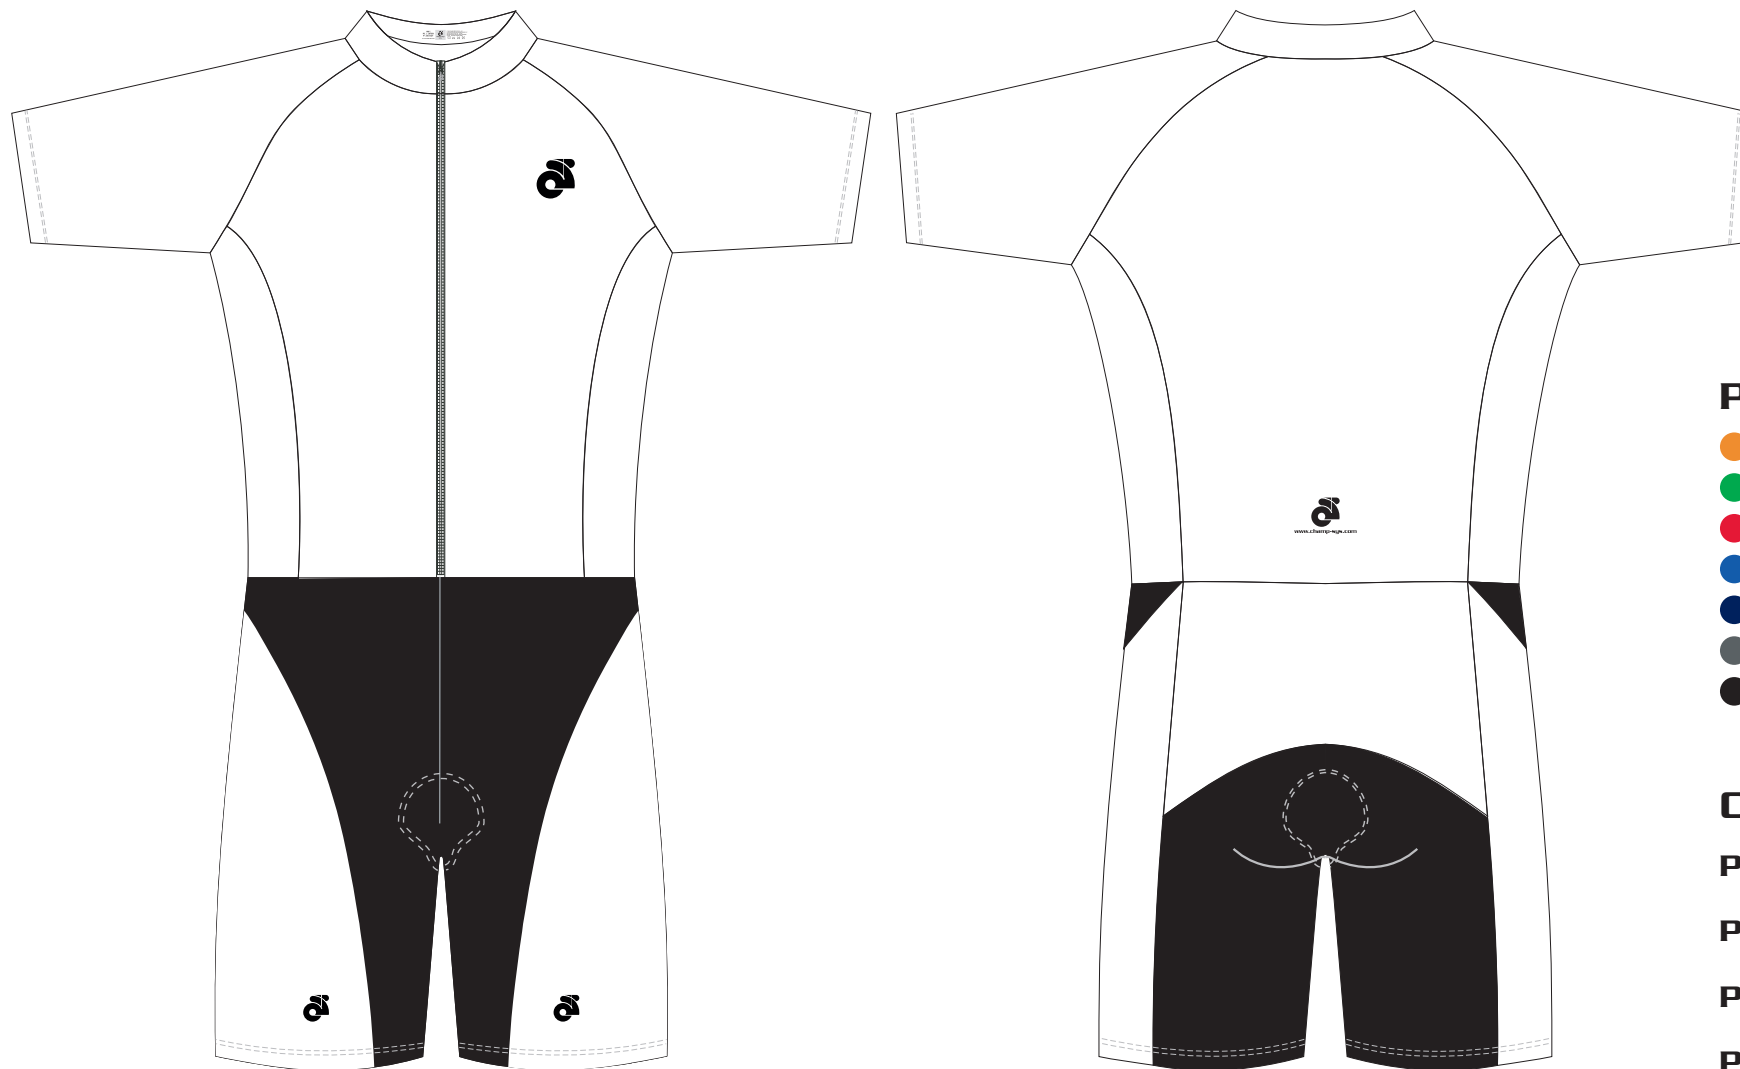

# SHORT RAGLAN SLEEVES SKINSUIT TEMPLATE

GUEST GUEST NAME

Champion System

## PRE-DYED LYCRA

- ORANGE PMS 021C
- GREEN PMS 355C
- RED PMS 186C
- ROYAL PMS 2728C
- NAVY PMS 2767C
- GRAY PMS COOLGRAY 11C
- BLACK