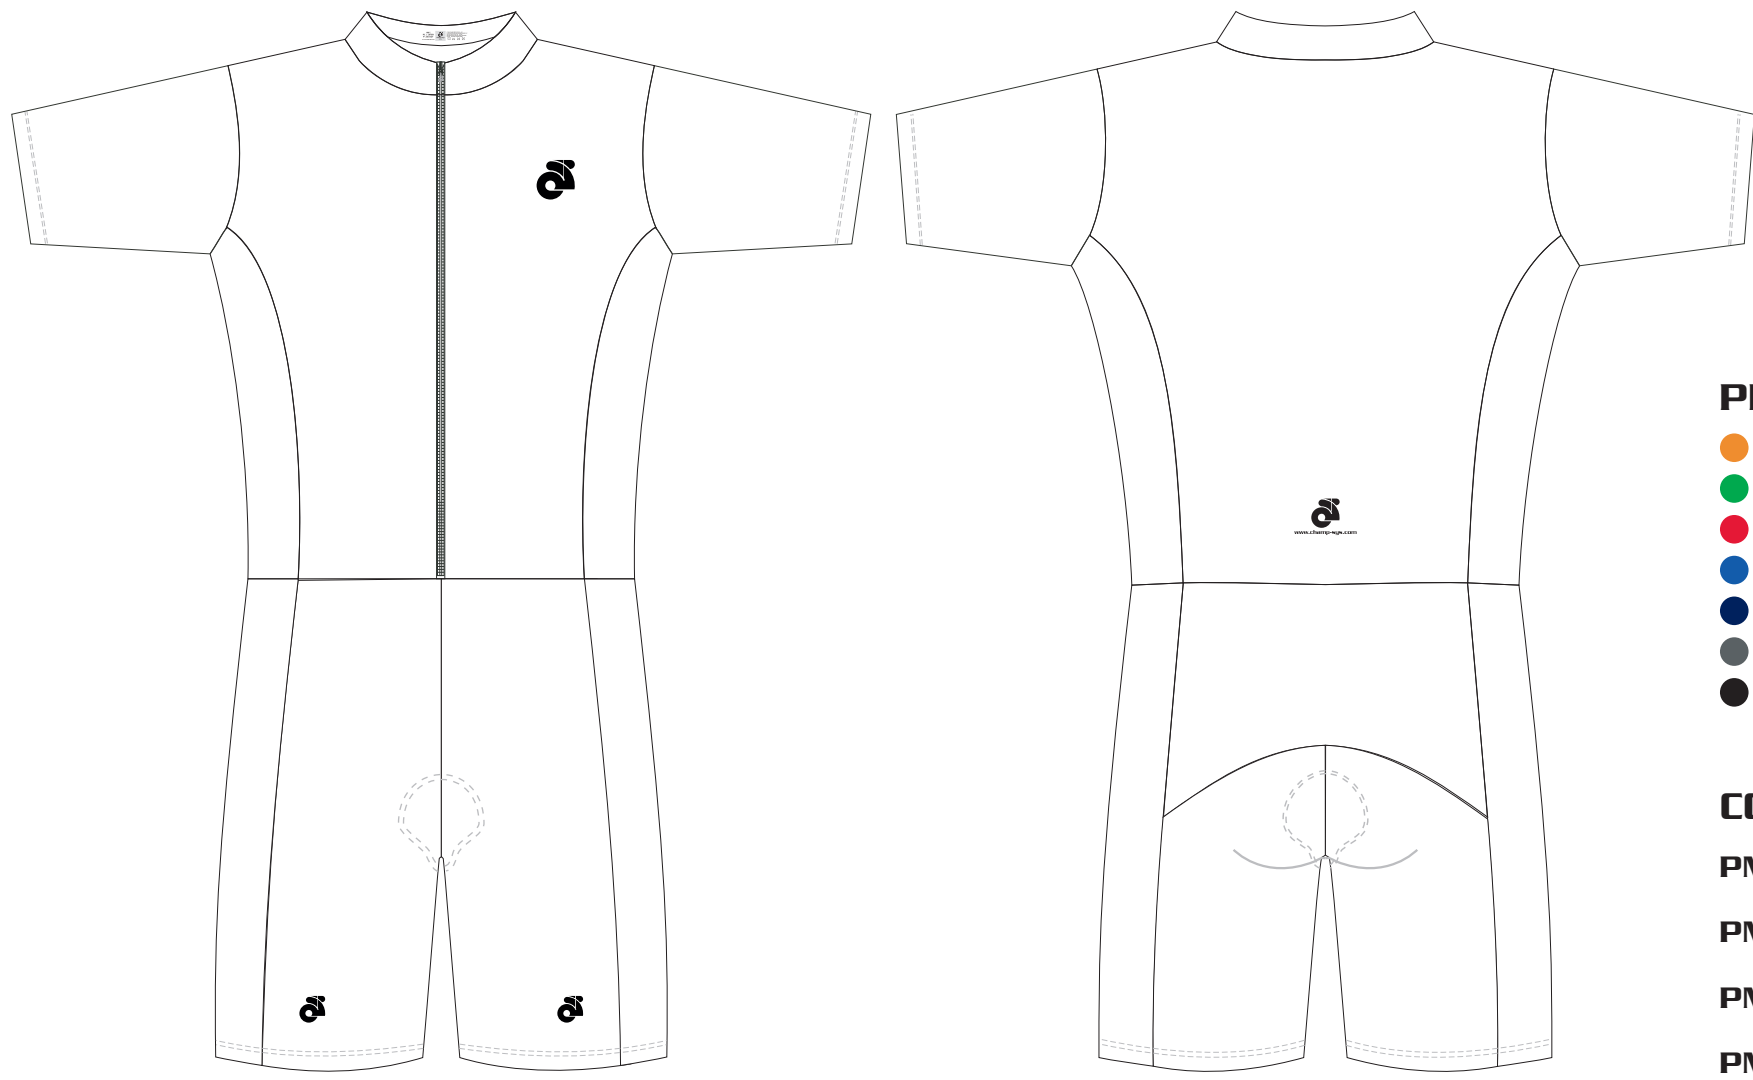

SHORT SET-IN SLEEVES SKINSUIT TEMPLATE

GUEST GUEST NAME

Champion System

PRE-DYED LYCRA

- ORANGE PMS 021C
- GREEN PMS 355C
- RED PMS 186C
- ROYAL PMS 2728C
- NAVY PMS 2767C
- GRAY PMS COOLGRAY 11C
- BLACK

COLORS