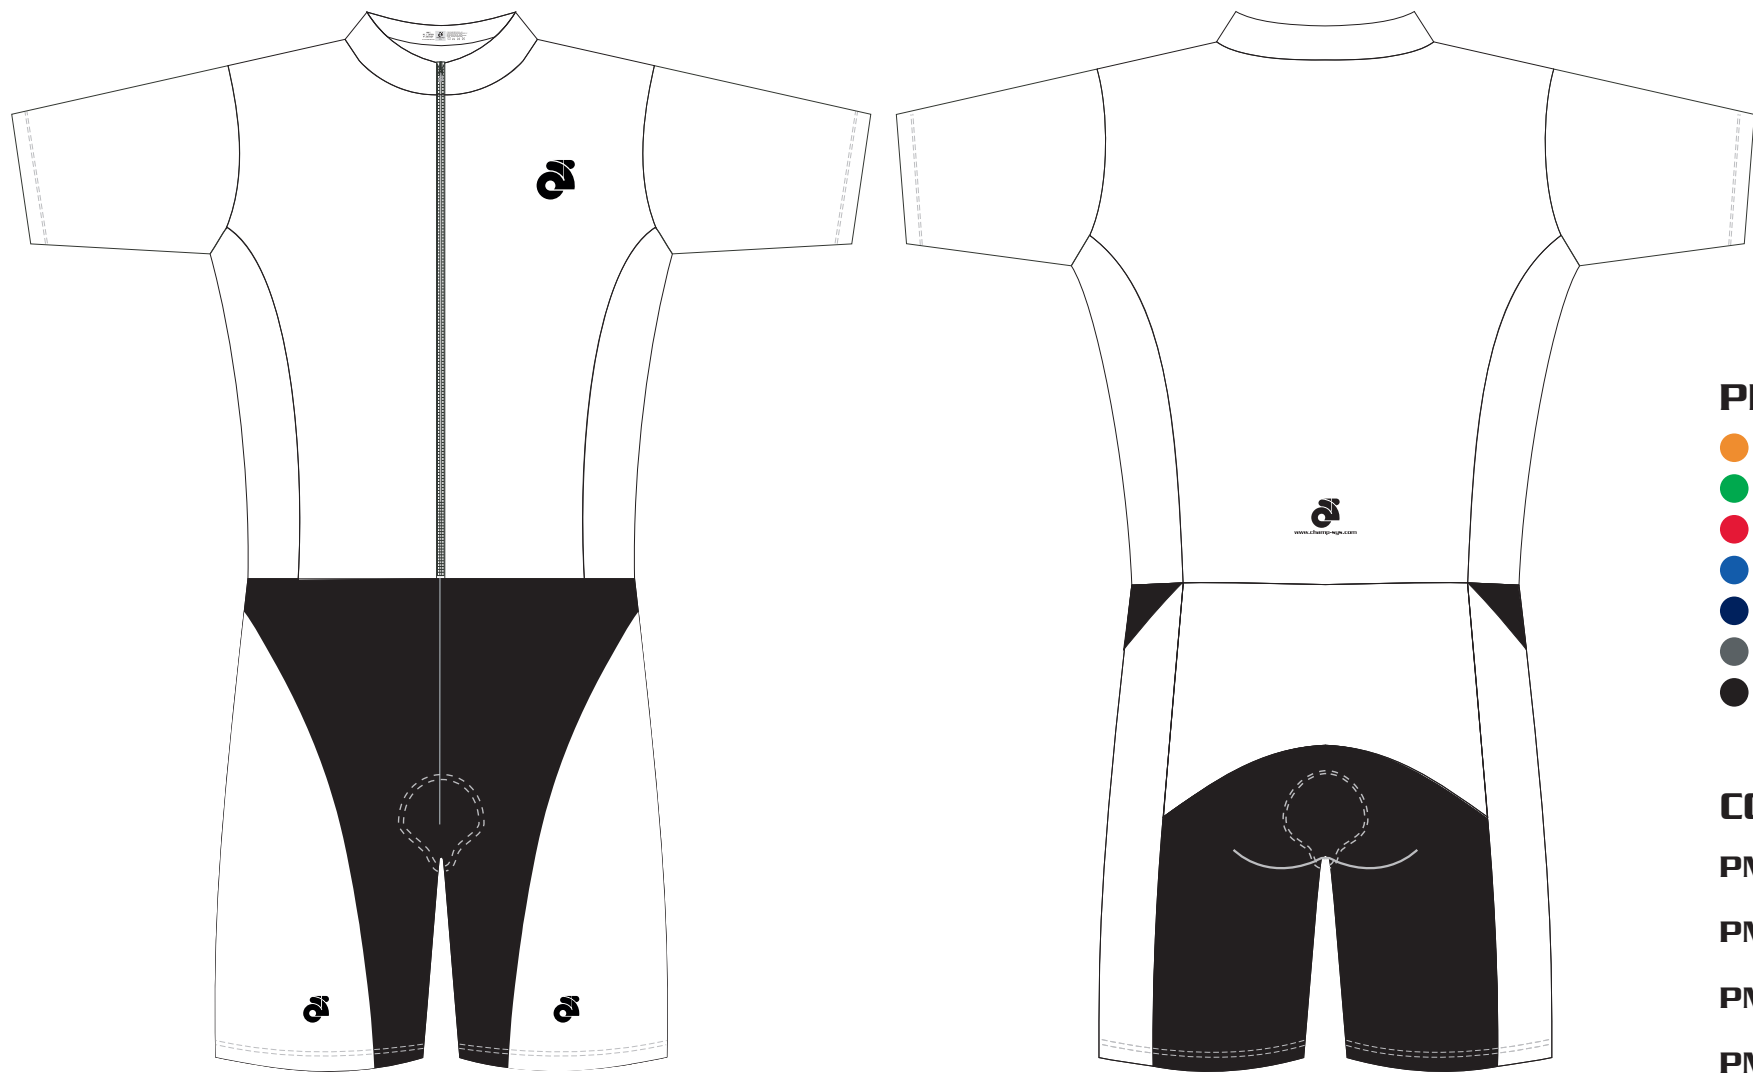

SHORT SET-IN SLEEVES SKINSUIT TEMPLATE

GUEST GUEST NAME

Champion System

PRE-DYED LYCRA

- ORANGE PMS 021C
- GREEN PMS 355C
- RED PMS 186C
- ROYAL PMS 2728C
- NAVY PMS 2767C
- GRAY PMS COOLGRAY 11C
- BLACK

COLORS