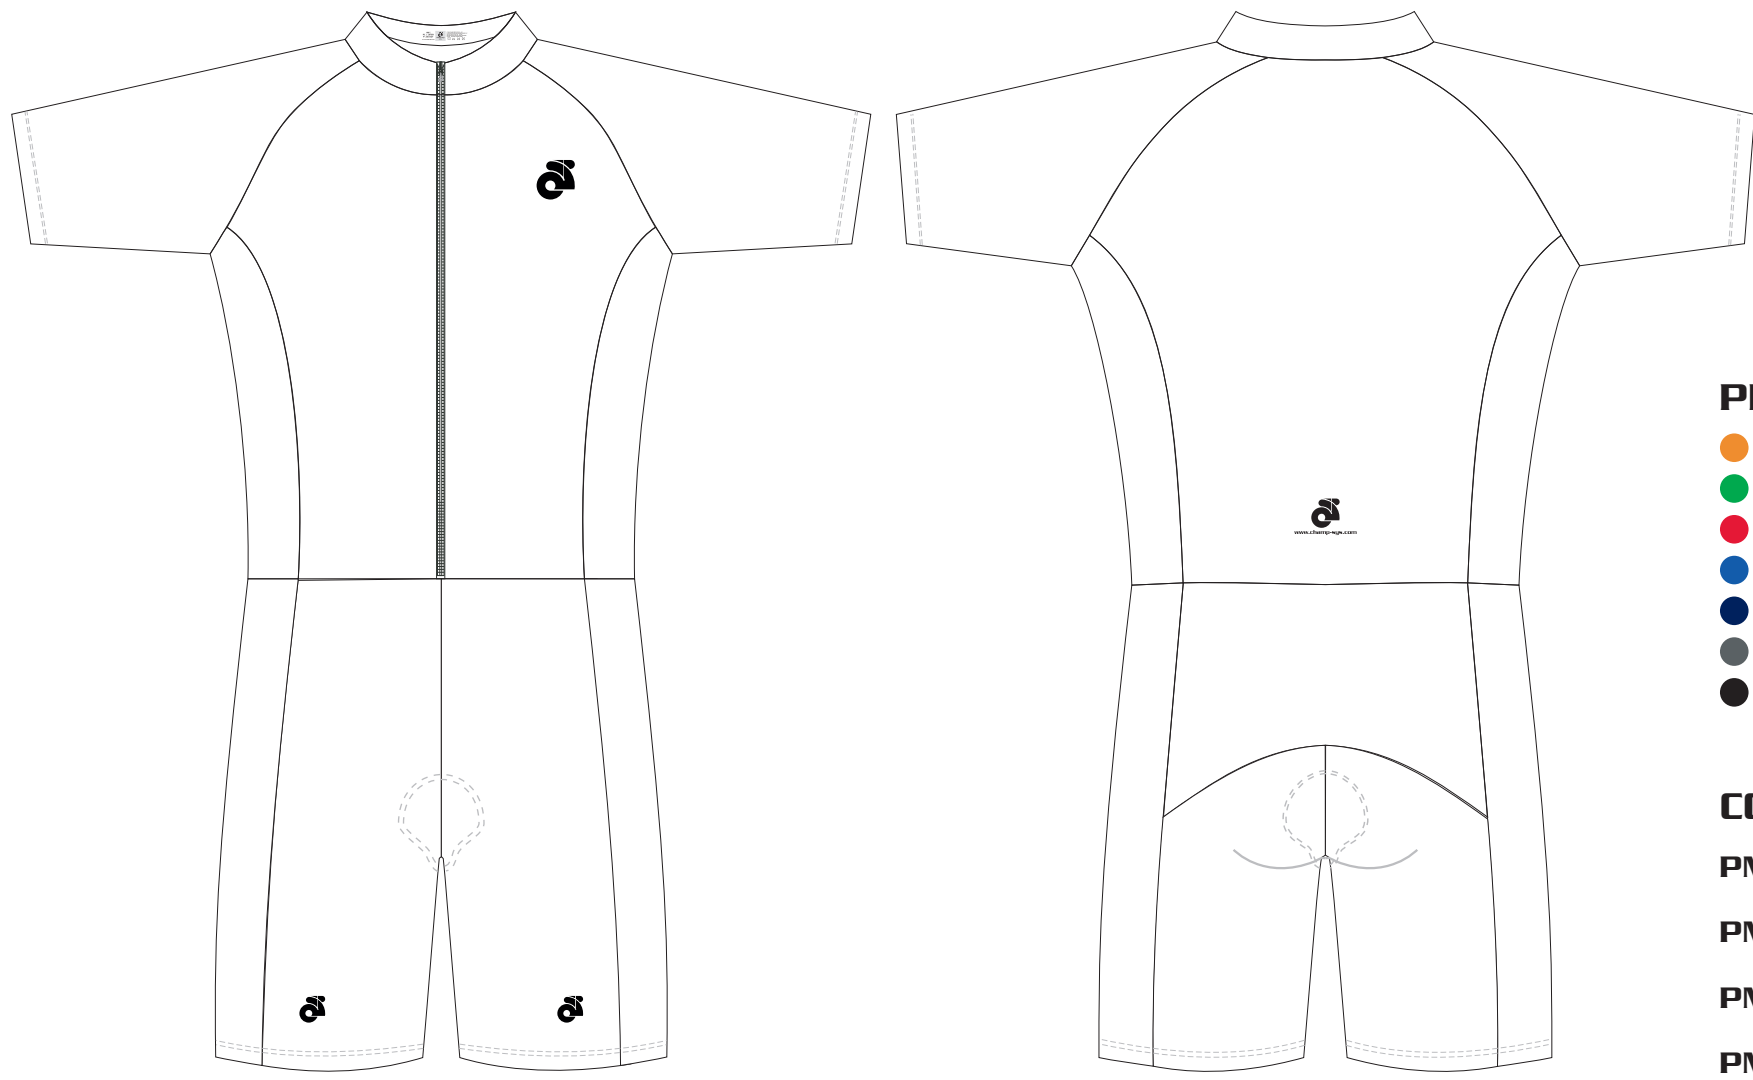

SHORT RAGLAN SLEEVES SKINSUIT TEMPLATE

GUEST GUEST NAME

Champion System

PRE-DYED LYCRA

- ORANGE PMS 021C
- GREEN PMS 355C
- RED PMS 186C
- ROYAL PMS 2728C
- NAVY PMS 2767C
- GRAY PMS COOLGRAY 11C
- BLACK

COLORS