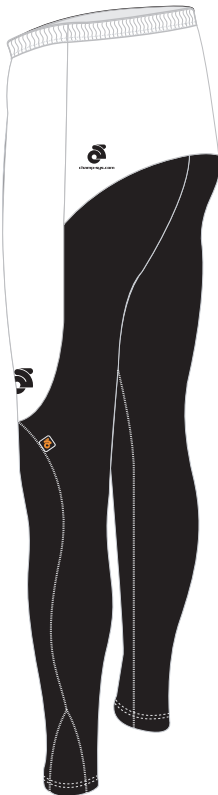

Customer: Team Name

Custom Running Tights Template

Left Side:

: Right Side

Left View:

Front View:

Right View:

Version V1.1

Scale 1:13.33 (750%) ZXX-F00-L1

**PRE-DYED LYCRA**

PMS

PMS

PMS

PMS

PMS

PMS

**Template views are for proofing and printing!**

**3D views are for concept and design process only!**

Heat Transferred Champion System logo must appear in two location on front of short. Logos will be White on dark coloured lycra and Black on light coloured lycra.