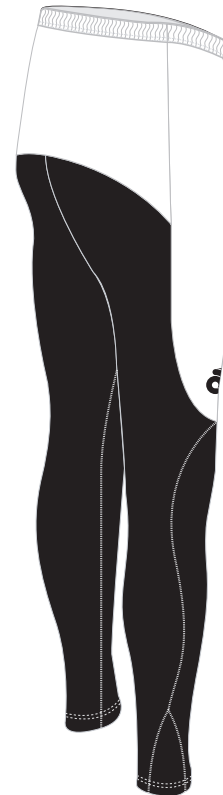

Customer: Team Name

Custom Running Tights Template

Left Side:

: Right Side

Left View:

Front View:

Right View:

Version V1.1

Scale 1:13.33 (750%) ZXX-F00-L1

**PRE-DYED LYCRA**

PMS

PMS

PMS

PMS

PMS

PMS

**Template views are for proofing and printing!**

**3D views are for concept and design process only!**

Heat Transferred Champion System logo must appear in two location on front of short. Logos will be White on dark coloured lycra and Black on light coloured lycra.