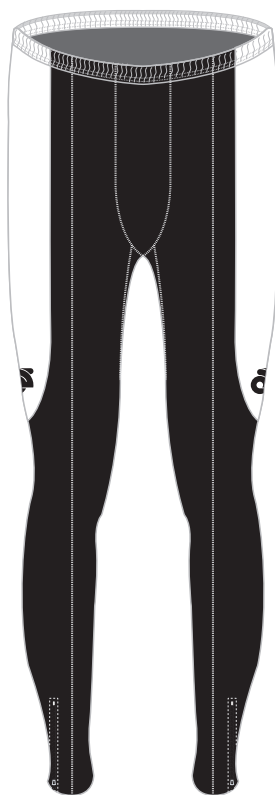

Customer: Team Name

Custom Running Tights Template

Left Side:

: Right Side

Left View:

Front View:

Right View:

Version V1.1

Scale 1:13.33 (750%) ZXX-F00-L1

**PRE-DYED LYCRA**

PMS

PMS

PMS

PMS

PMS

PMS

**Template views are for proofing and printing!**

**3D views are for concept and design process only!**

Heat Transferred Champion System logo must appear in two location on front of short. Logos will be White on dark coloured lycra and Black on light coloured lycra.