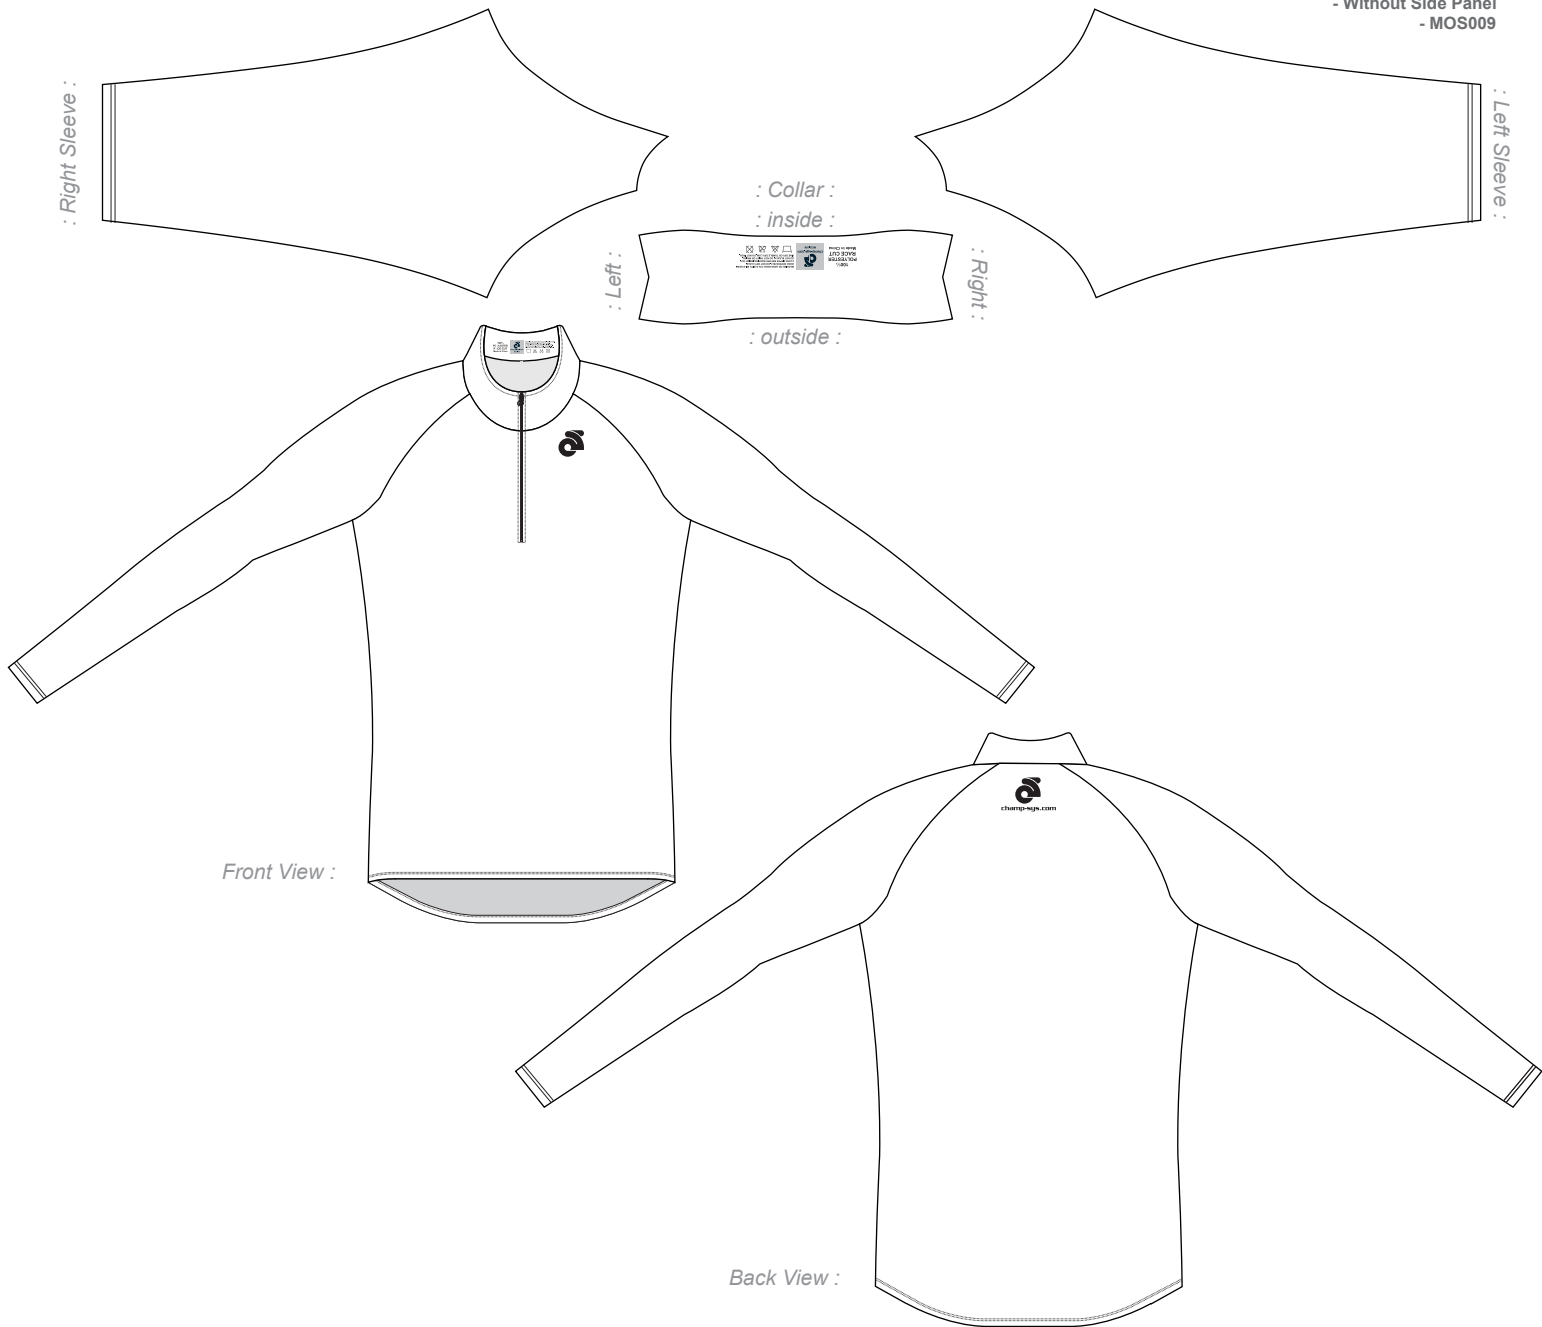

Customer: Team Name_USXXXX

Custom Nordic Ski Top Template
- Without Side Panel
- MOS009

TeamName_USXXXX_MOS009_Normal_V1.1

2D: Scale (1 : 10) ZXX

PRE-DYED LYCRA

 Full Sublimation

Graphic Editor
Name

Sales Rep
Name

PMS

NOTES:

Pantone Colours Reference:

Fabric:
Fleece Fabric:
Lycra Fabric:

READ IMPORTANT ▼

-Template Views are for proofing and printing :
-3D View are concept and design process only :
-Manufacture Logo **MUST** appear on Front & Back :

This design will be used on the following items:

- * All Nordic Tops
- * The Top of Nordic suit