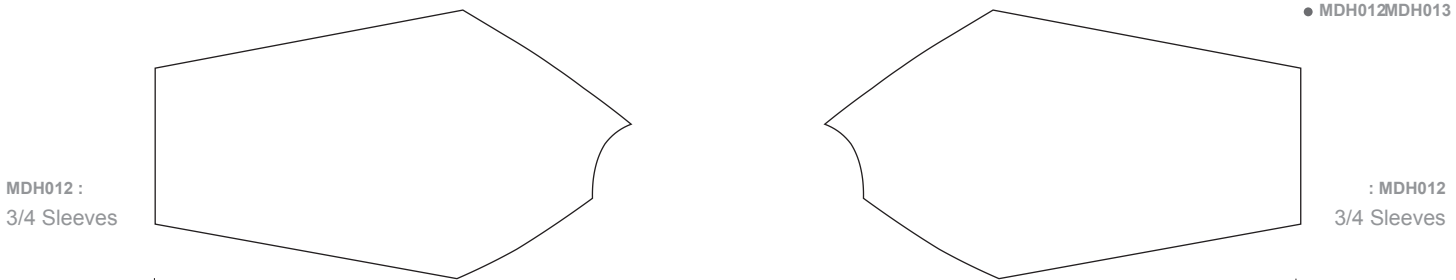

Customer: Team Name\_USXXXX

**Motocross Jersey Template**

- With Side Panel
- MDH012MDH013

Right underarm | 3/4 Sleeves

: Collar :

3/4 Sleeves | Left underarm

Right underarm | 3/4 Sleeves

3/4 Sleeves | Left underarm

MDH013 :  
Long sleeve

: MDH013  
Long sleeve

: Front View :

Right side:

Left side:

Mesh Back panel:

TeamName\_USXXXX\_MDH012\_MDH013\_Normal\_V1.1

Scale ( 1 : 10 )