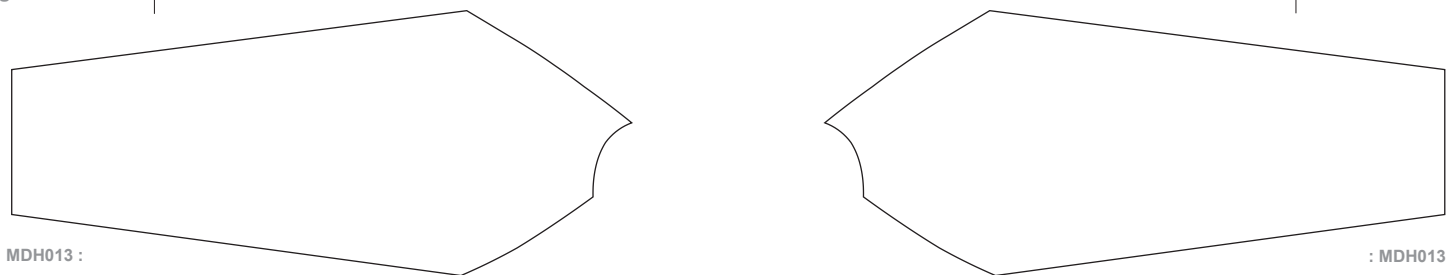

Customer: Team Name\_USXXXX

**Motocross Jersey Template**

- With Side Panel
- MDH012MDH013

Right underarm | 3/4 Sleeves

: Collar :

3/4 Sleeves | Left underarm

Right underarm | 3/4 Sleeves

3/4 Sleeves | Left underarm

MDH013 :  
Long sleeve

: MDH013  
Long sleeve

: Front View :

Right side:

Left side:

Mesh Back panel:

TeamName\_USXXXX\_MDH012\_MDH013\_Normal\_V1.1

Scale ( 1 : 10 )