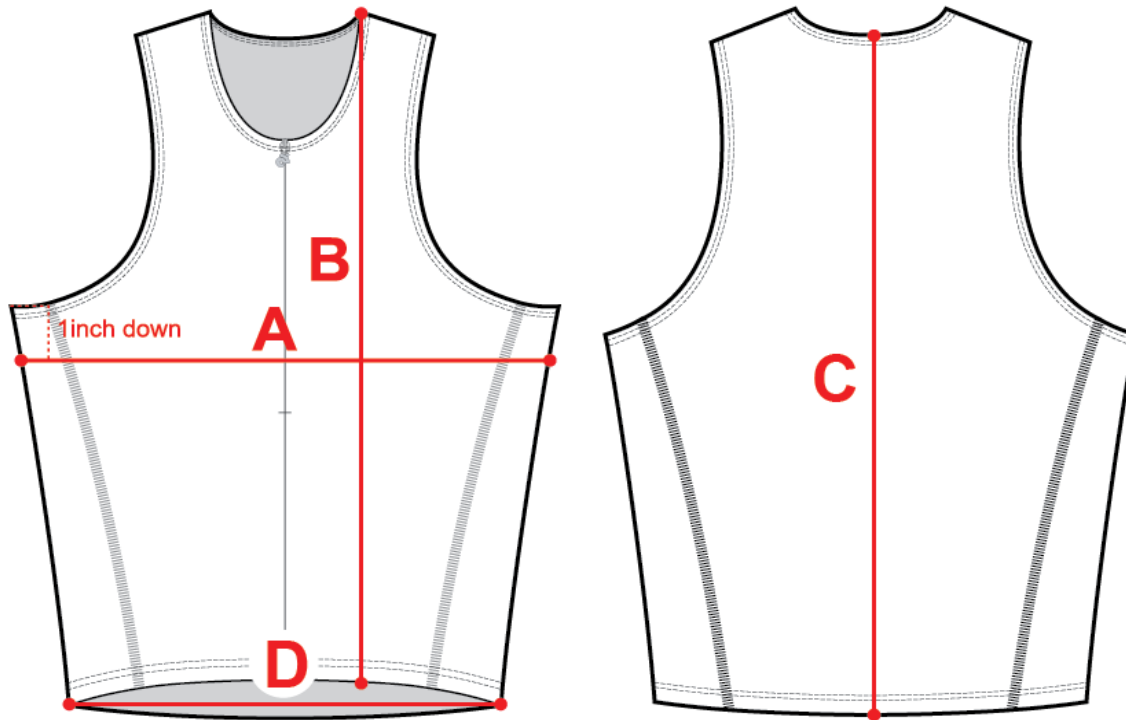

Men's CS Apex Link Tri Top

Size	A	B	C	D
	Chest 1" Below AH	Center Front from HPS	Center Back from CBN	Bottom Width at Edge
XS	16	22	22 1/2	13 3/4
S	17	22 1/2	23	12 3/4
M	18	23	23 1/2	13 3/4
L	19	23 1/2	24	14 3/4
XL	20	24	24 1/2	15 3/4
2XL	21	24 1/2	24 1/2	16 3/4
3XL	22	25	25	17 3/4
4XL	23	25 1/2	25 1/2	18 3/4

17th July 2015

Pattern Code #: MLJ041

Due to the technical nature of our performance garments, traditional sizing methods prove to be inaccurate. This sizing chart is designed as a guide only, to be used as a comparison with another technical garment. Lay the garment on a flat surface and use the above guide to compare measurements. Your local Champion System office has a range of sizing samples, you can request to try your size.