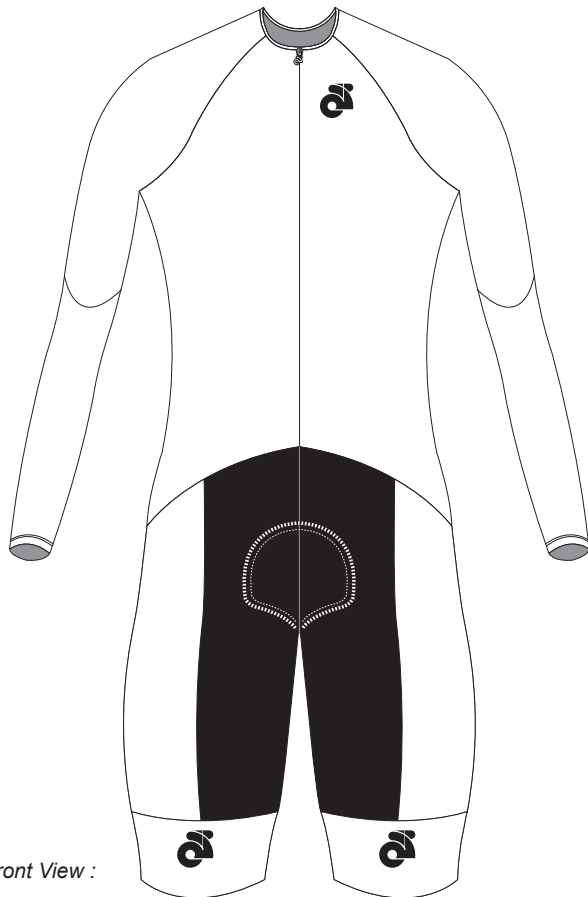

Customer: Team Name

Cycling Long Sleeves Speedsuit Template
• MSP002

Front View :

Right Sleeve :

: Left Sleeve

: Right Leg

Left Leg :

: Back View

Version V1.1

Scale: 1 :13 Z09-F00-L1

PRE-DYED LYCRA

Shield 0033

Graphic Editor

Name

Sales Rep

Name

Template views are for proofing and printing!
3D views are for concept and design process only!
Champion System logo must appear on front and back.
Use this template for all similar items.