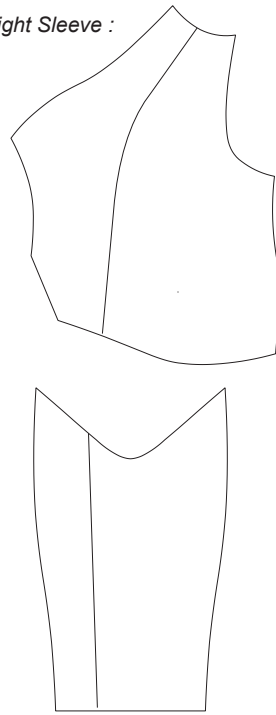

Customer: Team Name

Cycling Long Sleeves Speedsuit Template
• MSP002

Front View :

Right Sleeve :

: Left Sleeve

: Right Leg

Left Leg :

: Back View

Version V1.1

Scale: 1 :13 Z09-F00-L1

PRE-DYED LYCRA

Shield 0033

Graphic Editor

Name

Sales Rep

Name

Template views are for proofing and printing!
3D views are for concept and design process only!
Champion System logo must appear on front and back.
Use this template for all similar items.