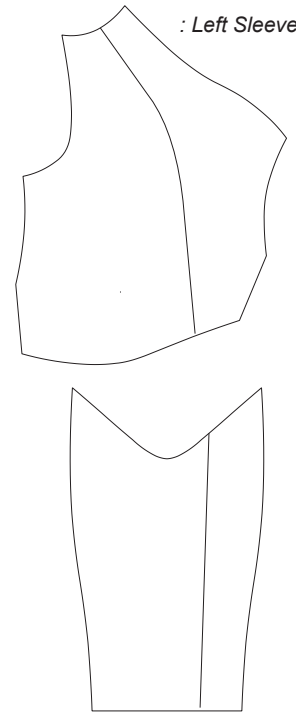

Customer: Team Name

Cycling Long Sleeves Speedsuit Template
• MSP002

Front View :

Right Sleeve :

: Left Sleeve

: Right Leg

Left Leg :

: Back View

Version V1.1

Scale: 1 :13 Z09-F00-L1

PRE-DYED LYCRA

Shield 0033

Graphic Editor

Name

Sales Rep

Name

Template views are for proofing and printing!
3D views are for concept and design process only!
Champion System logo must appear on front and back.
Use this template for all similar items.