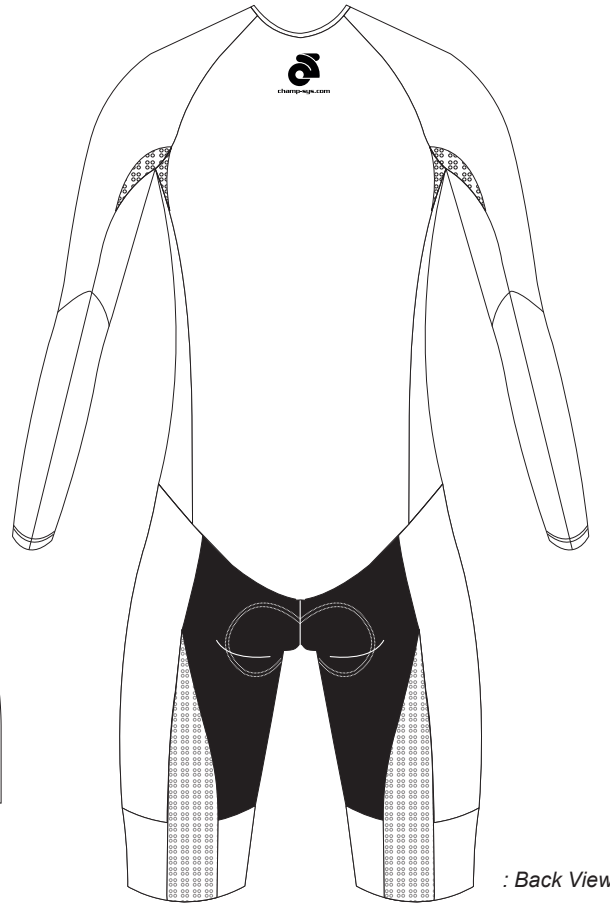

Customer: Team Name

Cycling Long Sleeves Speedsuit Template
• MSP002

Front View :

Right Sleeve :

: Left Sleeve

: Right Leg

Left Leg :

: Back View

Version V1.1

Scale: 1 :13 Z09-F00-L1

PRE-DYED LYCRA

Shield 0033

Graphic Editor

Name

Sales Rep

Name

Start Date

2009/00/00

End Date

2009/00/00

Pantone Colours Reference:

NOTES:

■ Pre dyed area will use with full sublimation technical printing, and made with "Shield Lycra" to avoid transparency issues. There is an additional US\$10 charge for special fabric; Please contact your sales rep if you are unsure of the exact charge !!

Template views are for proofing and printing!
3D views are for concept and design process only!
Champion System logo must appear on front and back.
Use this template for all similar items.