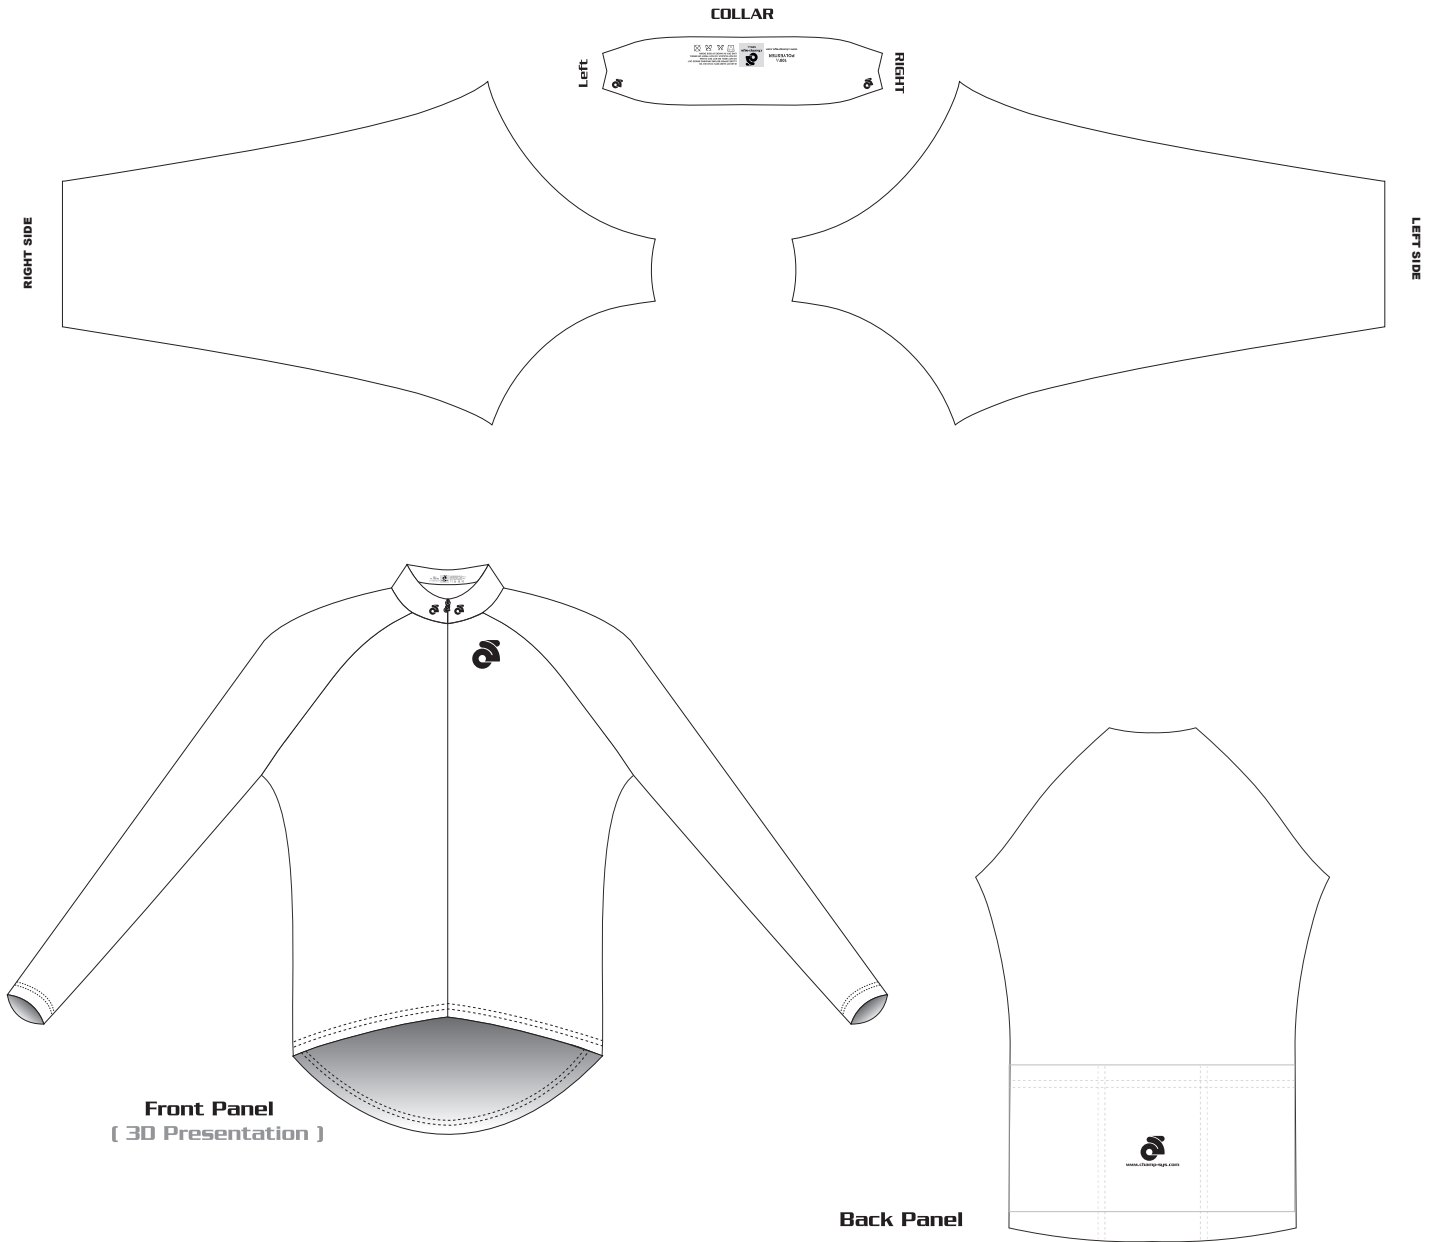

Customer: Team Name

Raglan Long Sleeves Jersey Template
● Without Side Panel

Version V1.1

Z09-FXX-L1

PRE-DYED LYCRA

 Full Sublimation

Graphic Editor

Name

CUTTING:

- Mens Race Cut Mens Club Cut
 Womens Cut Children Cut

ZIPPER:

- Full Zipper 3/4 Zipper Cut
 Shorts Cut

FABRIC:

- Normal Fabric Summer Fabric