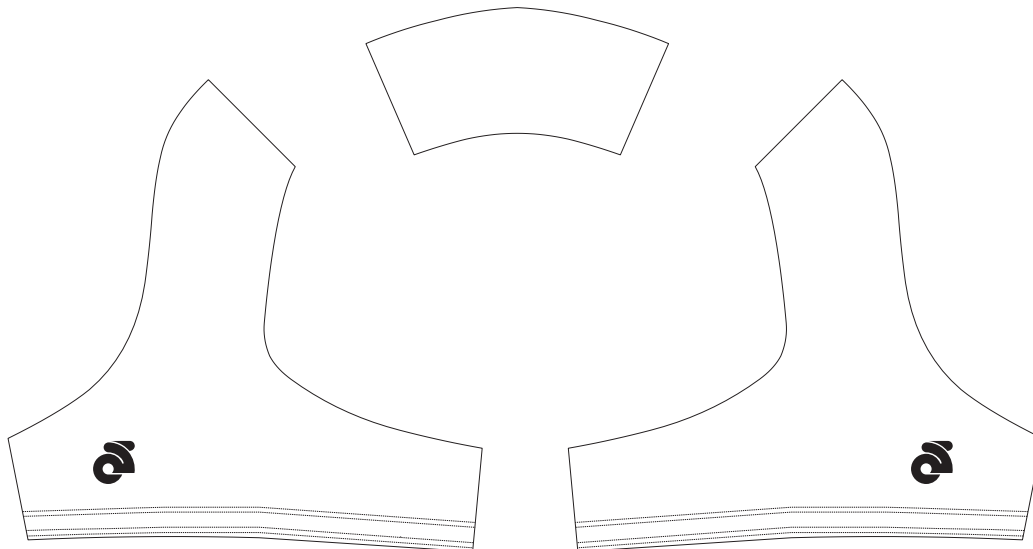

Customer: Team Name

Custom Cycling Bib Short Template

- Full Wrap U Panel
- MBI-040

Version V1.1

Scale 1:15 ZXX-F00-L2

PRE-DYED LYCRA

Graphic Editor
Name

Sales Rep
Name