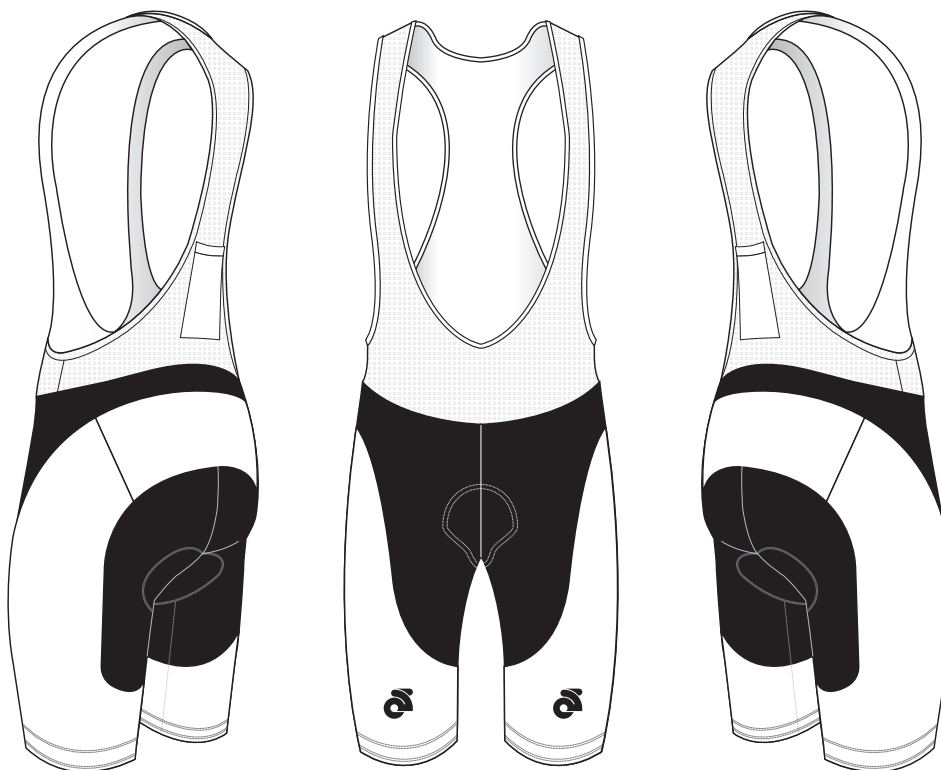

Customer: Team Name

Custom Cycling Bib Short Template

- Full Wrap U Panel
- MBI-040

Version V1.1

Scale 1:15 ZXX-F00-L2

PRE-DYED LYCRA

Graphic Editor
Name

Sales Rep
Name

- Regular Fabric
- Summer Fabric
- Elite Pro (Dimple) Fabric

■ Pre dyed area will use with full sublimation technical printing, and made with "Shield Lycra" to avoid transparency issues. There is an additional US\$10 charge for special fabric; Please contact your sales rep if you are unsure of the exact charge !!