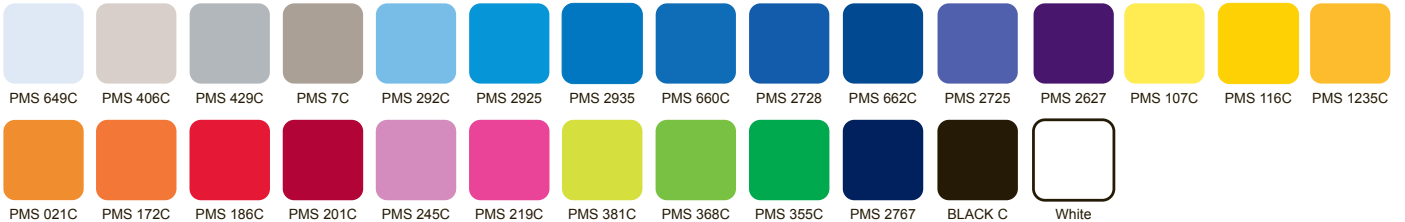

Client _____

Cycling Socks Template

4 Inch Cuff

Version: _____

Sock Thread Colors:

Notes:

Our socks are embroidered NOT sublimated
Fades & detailed designs are NOT permitted
Logos on Cuff only
Choose **1** Color for sock background.
Choose **3** colors for logo graphics.
Custom Thread Colors for 200+ pairs.

Custom Thread Colors 200+ pairs only:

_____ PMS

_____ PMS

_____ PMS