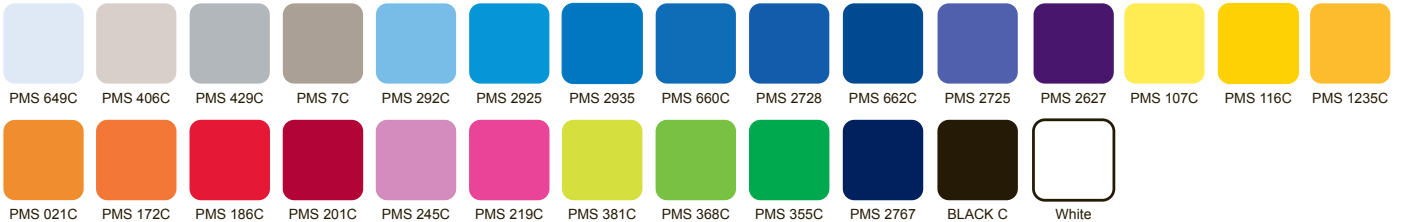

Client _____

Cycling Socks Template

1 Inch Cuff

Version: _____

Sock Thread Colors:

Notes:

Our socks are embroidered NOT sublimated
Fades & detailed designs are NOT permitted
Logos on Cuff only
Choose **1** Color for sock background.
Choose **3** colors for logo graphics.
Custom Thread Colors for 200+ pairs.

Custom Thread Colors

200+ pairs only:

_____ PMS

_____ PMS

_____ PMS